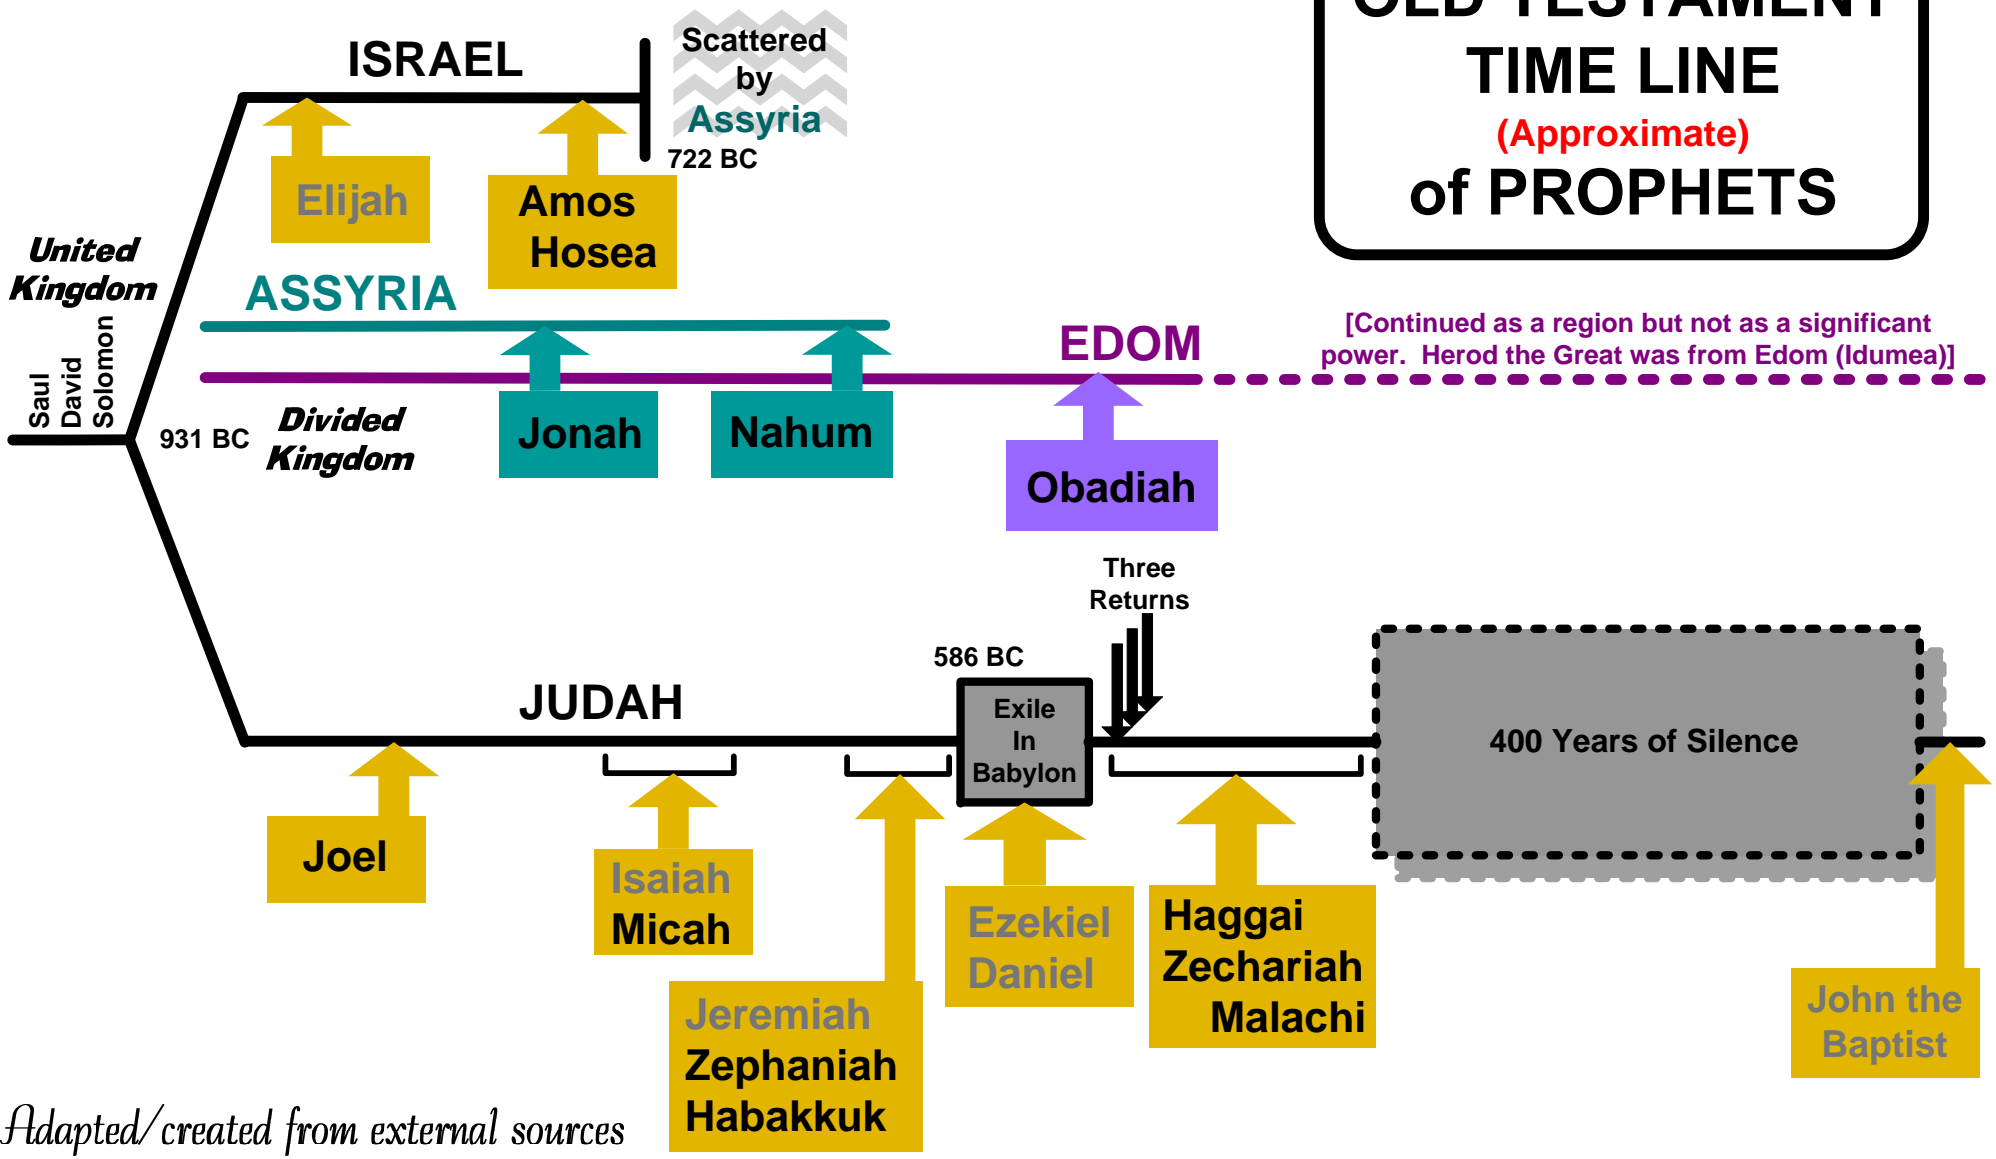

950 900 850 800 750 700 650 600 550 500 450 400

OLD TESTAMENT TIME LINE (Approximate) of PROPHETS

Adapted/created from external sources